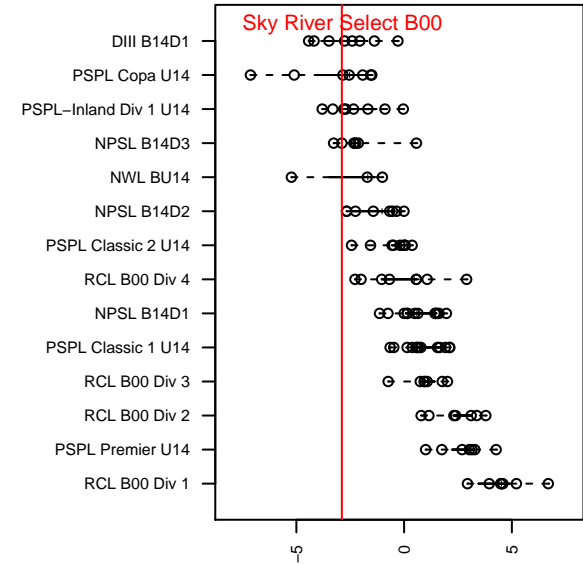

# Sky River Select B00

Sky River FC  
Skykomish, WA  
B00 total strength=827  
attack=1.08 defense=1.12  
fall league = NPSL B14D3  
notes= Newhouse 2013

alt names used:  
SR Select – Newhouse  
SR Select Newhouse

Venues played:  
2014 Sky River BU14  
2014 NPSL B14D3

**attack and defense variance (black dot)  
relative to other teams  
and top 10 in region**

**attack and defense rating  
relative to others at age  
and all opponents in last 13 months**