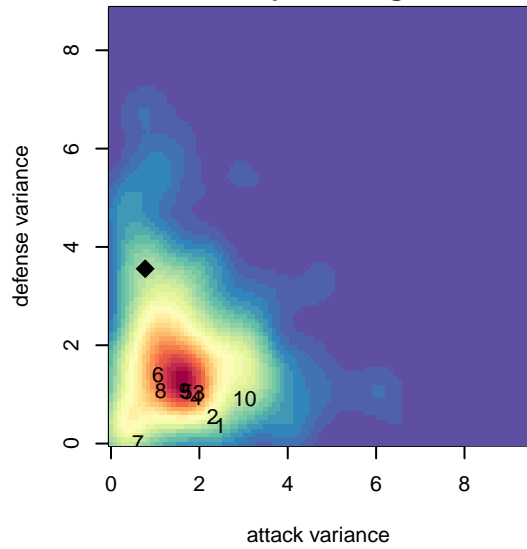

# Sky River Select B00

Sky River FC  
Skykomish, WA  
B00 total strength=827  
attack=1.08 defense=1.12  
fall league = NPSL B14D3  
notes= Newhouse 2013

alt names used:  
SR Select – Newhouse  
SR Select Newhouse

Venues played:  
2014 Sky River BU14  
2014 NPSL B14D3

**attack and defense variance (black dot)  
relative to other teams  
and top 10 in region**

**attack and defense rating  
relative to others at age  
and all opponents in last 13 months**